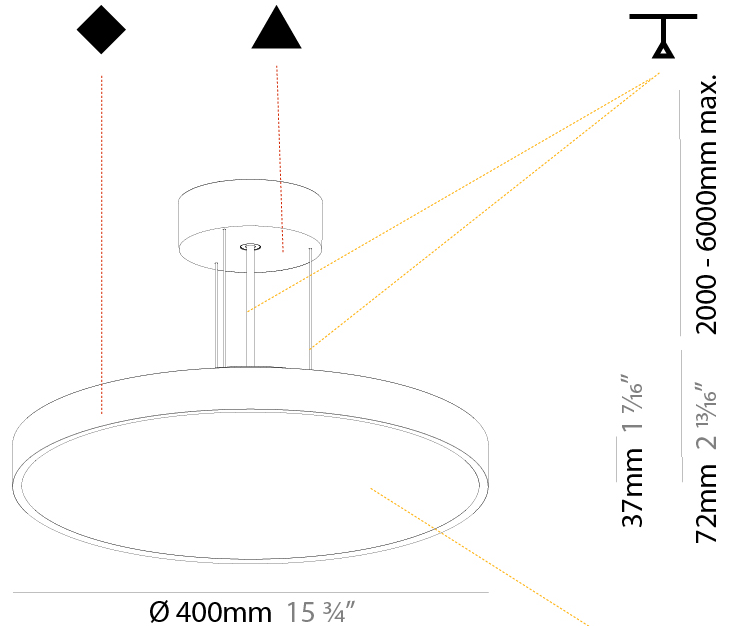

GENERAL

Series: Sign Diva
Subseries: Sign Diva
Partner: Prolicht
Division: Architectural
Installation: Suspension
Product Type: Pendant
Mounting Location: Ceiling
Light Distribution: Direct

PHYSICAL

Shape: Round
Diameter (mm): 400
Diameter (in): 15 3/4
Height (mm): 72
Height (in): 2 13/16
Max. Overall Height (mm): 2072
Max. Overall Height (in): 81 3/16
Weight (kg): 2.972
Weight (lbs): 6.55

Diffuser: [PMMA - Opal / Micro-Prism / Sparkling Secret / Vintage Industrial with Shine Ring](#)

Fixture Finish: [SSR / BKV / CWI / CRY / HAB / UFT / ITA / RUA / FTG / MYG / LOD / PUS / FRO / FUP / KIA / POP / BLS / SPG / MEY / GOH / CHC / COM / ABZ / JAG / OBR / MOS / ROR](#)

Fixture Material: [PMMA / Extruded Aluminum / Steel](#)

Cable Details: [2000mm or 6000mm Transparent Cable](#)

ELECTRICAL

Lamp Type: LED (Zhaga Standard)
Input Wattage (W): 19.8
Total Output Wattage (W): 16
Dimming: Tri-Mode (Non-Dimming and Phase Dimming (120Vac only) and 0-10V Dimming)
Driver Included: Yes
Driver Location: Integrated
Driver Type: Constant Current - Universal
Driver Class: Class 2
Input Voltage (V): 120 - 277
Constant Current (MA): 500

LED

Color Temperature (°K): 2700 / 3000 / 3500 / 4000
Max. Delivered Lumen (lm): 1160 / 1733 / 1741 / 1776
CRI: >90 CRI
Lamp Life (hrs): 50000

OPTICAL

RATINGS AND CERTIFICATIONS

Certified By: Certified for North American Standards
IP rating: IP20

PROJECT
TYPE
SPECIFIER
QUANTITY
DATE