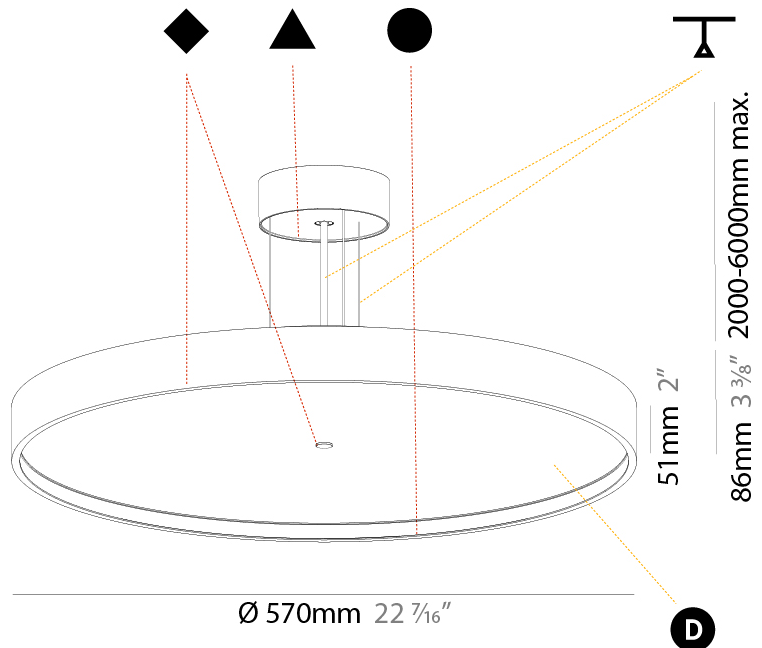

GENERAL

Series: Sign Diva
Subseries: Sign Diva Korona
Partner: Prolicht
Division: Architectural
Installation: Suspension
Product Type: Pendant
Mounting Location: Ceiling
Light Distribution: Direct

PHYSICAL

Shape: Round
Diameter (mm): 570
Diameter (in): 22 ⁷/₁₆"
Height (mm): 86
Height (in): 3 ³/₈"
Weight (kg): 8.067
Weight (lbs): 17.78

Diffuser: PMMA - Opal / Micro-Prism / Sparkling Secret / Vintage Industrial

Fixture Finish: SSR / BKV / CWI / CRY / HAB / UFT / ITA / RUA / FTG / MYG / LOD / PUS / FRO / FUP / KIA / POP / BLS / SPG / MEY / GOH / CHC / COM / ABZ / JAG / OBR / MOS / ROR

Fixture Material: PMMA / Extruded Aluminum / Steel

Cable Details: 2000mm/78 3/4" or 6000mm/236 1/4" Transparent Cable

ELECTRICAL

Lamp Type: LED (Zhaga Standard)
Input Wattage (W): 49
Total Output Wattage (W): 46.9
Dimming: Tri-Mode (Non-Dimming and Phase Dimming (120Vac only) and 0-10V Dimming)
Driver Included: Yes
Driver Location: Integrated
Driver Type: Constant Current - Universal
Driver Class: Class 2
Input Voltage (V): 120 - 277
Constant Current (MA): 350

LED

Color Temperature (°K): 2700 / 3000 / 3500 / 4000
Max. Delivered Lumen (lm): 4978 / 5337 / 5384 / 5494
Nominal Lumen (lm): 6199 / 6646 / 6705 / 6842
CRI: >90 CRI
Lamp Life (hrs): 50000

OPTICAL

RATINGS AND CERTIFICATIONS

Certified By: Certified for North American Standards
IP rating: IP20