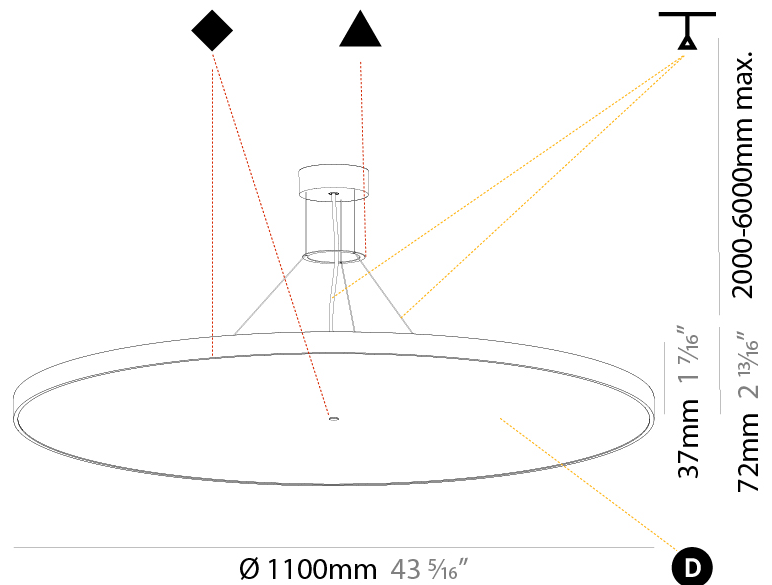

GENERAL

Series: Sign Diva
Subseries: Sign Diva
Partner: Prolicht
Division: Architectural
Installation: Suspension
Product Type: Pendant
Mounting Location: Ceiling
Light Distribution: Direct

PHYSICAL

Shape: Round
Diameter (mm): 1100
Diameter (in): 43 ⁵/₁₆"
Height (mm): 86
Height (in): 3 ³/₈"
Weight (kg): 19.475
Weight (lbs): 42.94
Diffuser: PMMA - Opal / Micro-Prism / Sparkling Secret / Vintage Industrial
Fixture Finish: SSR / BKV / CWI / CRY / HAB / UFT / ITA / RUA / FTG / MYG / LOD / PUS / FRO / FUP / KIA / POP / BLS / SPG / MEY / GOH / CHC / COM / ABZ / JAG / OBR / MOS / ROR
Fixture Material: PMMA / Extruded Aluminum / Steel
Cable Details: 2000mm/78 3/4" or 6000mm/236 1/4" Transparent Cable

ELECTRICAL

Lamp Type: LED (Zhaga Standard)
Input Wattage (W): 169.4
Total Output Wattage (W): 134
Dimming: Tri-Mode (Non-Dimming and Phase Dimming (120Vac only) and 0-10V Dimming)
Driver Included: Yes
Driver Location: Integrated
Driver Type: Constant Current - Universal
Driver Class: Class 2
Input Voltage (V): 120 - 277
Constant Current (MA): 600

LED

Color Temperature (*K): 2700 / 3000 / 3500 / 4000
Max. Delivered Lumen (lm): 16140 / 19520 / 19933 / 20340
CRI: >90 CRI
Lamp Life (hrs): 50000

OPTICAL

RATINGS AND CERTIFICATIONS

Certified By: Certified for North American Standards
IP rating: IP20