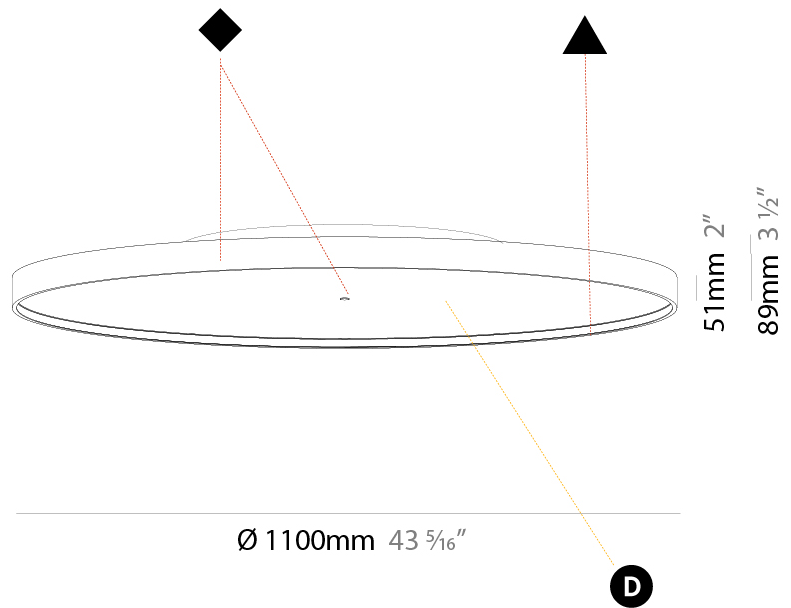

GENERAL

Series: Sign Diva
Subseries: Sign Diva Korona
Partner: Prolicht
Division: Architectural
Installation: Surface
Product Type: Ceiling Surface
Mounting Location: Ceiling
Light Distribution: Direct

PHYSICAL

Shape: Round
Diameter (mm): 1100
Diameter (in): 43 5/16
Height (mm): 89
Height (in): 3 1/2
Weight (kg): 18.835
Weight (lbs): 41.524
Diffuser: PMMA - Opal/Micro-Prism/Sparkling Secret/Vintage Industrial
Fixture Finish: SSR / BKV / CWI / CRY / HAB / UFT / ITA / RUA / FTG / MYG / LOD / PUS / FRO / FUP / KIA / POP / BLS / SPG / MEY / GOH / CHC / COM / ABZ / JAG / OBR / MOS / ROR
Fixture Material: PMMA / Extruded Aluminum / Steel

ELECTRICAL

Lamp Type: LED (Zhaga Standard)
Input Wattage (W): 169.4
Total Output Wattage (W): 134
Dimming: Tri-Mode (Non-Dimming and Phase Dimming (120Vac only) and 0-10V Dimming)
Driver Included: Yes
Driver Location: Integrated
Driver Type: Constant Current - Universal
Driver Class: Class 2
Input Voltage (V): 120 - 277
Constant Current (mA): 600

LED

Color Temperature (°K): 3000 / 3500 / 4000
Max. Delivered Lumen (lm): 19520 / 19933 / 20340
CRI: >90 CRI
Lamp Life (hrs): 50000

OPTICAL

RATINGS AND CERTIFICATIONS

Certified By: Certified for North American Standards
IP rating: IP20